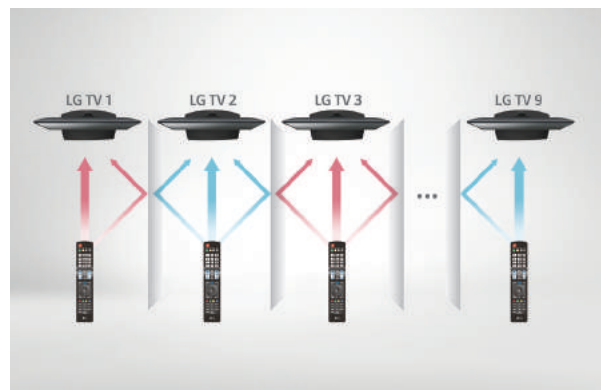

USB Auto Playback+

Create and play personalized media playlists (video, music or images) without having to connect a computer or install specialty software.

IR Pass Through and Control

Connect an LG commercial set top box to the TV to create a system that can provide Pro:Centric® functionality, as well as either RF or IP content delivery.*

* Each TV needs its own set top box.

Multi-code IR

Multi-code IR function eliminates any remote control signal interference between TVs in rooms with multiple TVs installed.

Commercial Lite Guestroom TV

LT340H SERIES

Lock Mode

Lock Mode blocks external input signals with non-compliant content. This useful feature prevents the misuse of TVs in public spaces.

Self Diagnostics via USB

The LT340H TV Series stores 24-hour diagnostic data, which can be saved to a USB memory device, enabling service engineers to identify technical issues quickly and easily.