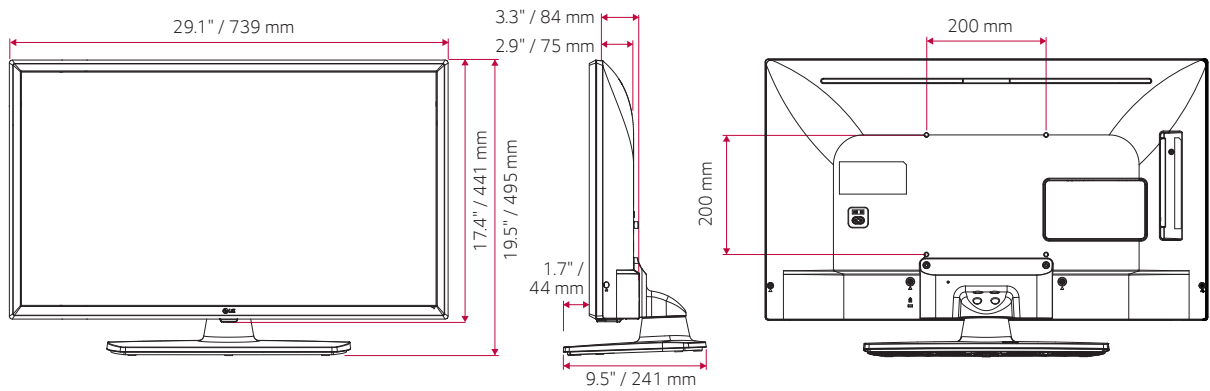

Commercial Lite Guestroom TV

LT340H SERIES

DIMENSIONS

32"

43"

49"

Commercial Lite Guestroom TV

LT340H SERIES