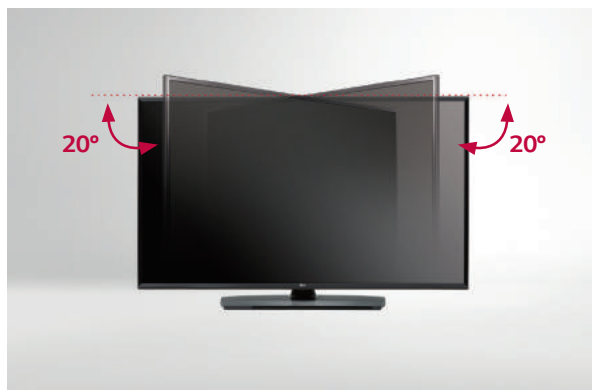

Commercial Swivel Stand

The LT340H commercial grade stand swivels to allow guests to view the TV from virtually any angle and can easily be fastened to a tabletop for security purposes.