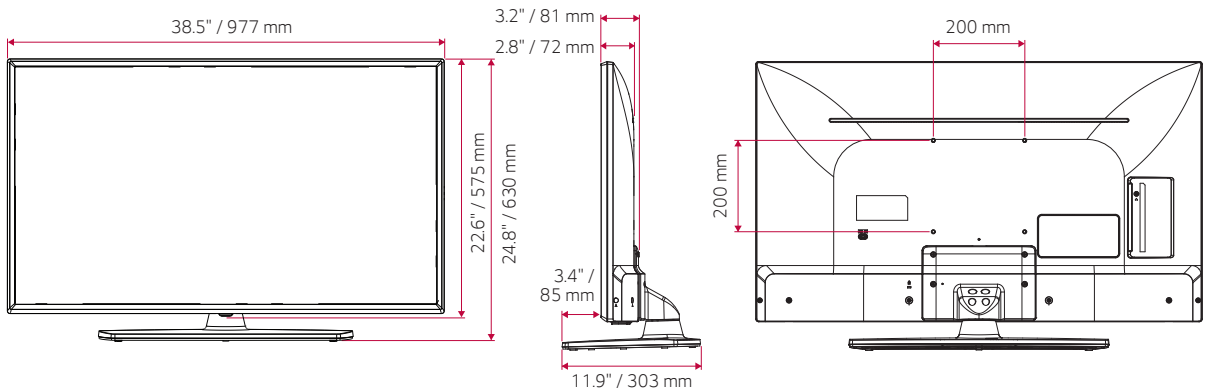

Commercial Lite Guestroom TV

LT340H SERIES

DIMENSIONS

32"

43"

49"

Commercial Lite Guestroom TV

LT340H SERIES