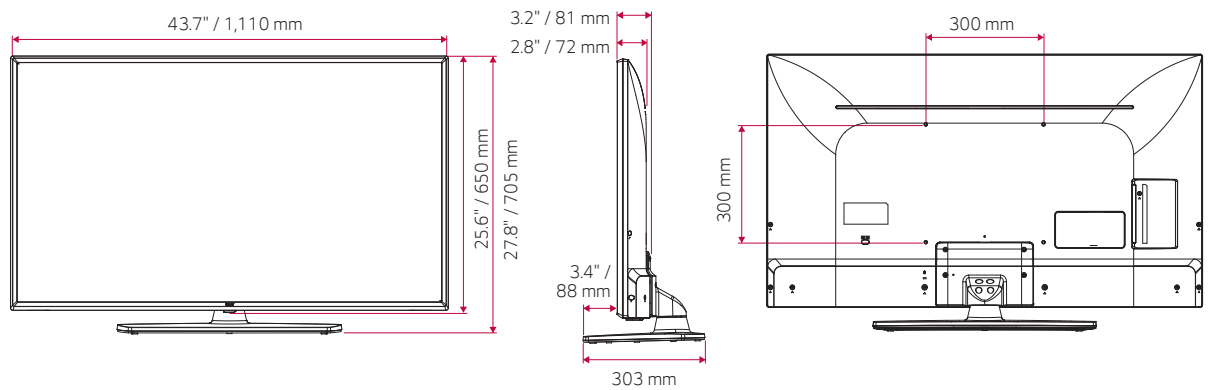

Commercial Lite Guestroom TV

LT340H SERIES

DIMENSIONS

32"

43"

49"

Commercial Lite Guestroom TV

LT340H SERIES