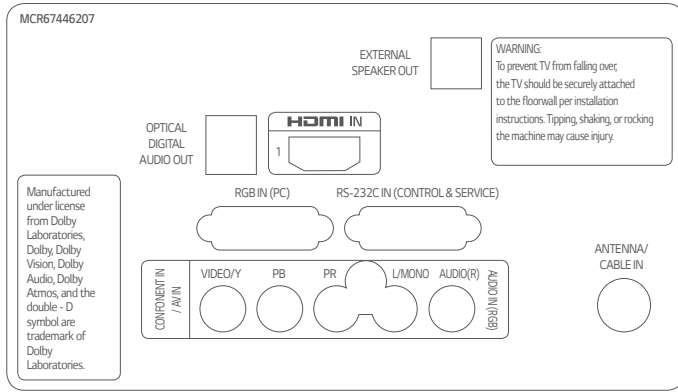

Commercial Lite Guestroom TV

LT340H SERIES

CONNECTIVITY

49" / 43" / 32"

* Dimensions and jack panels (read/side) may differ from the above image. Please contact your LG sales representative to verify before ordering.