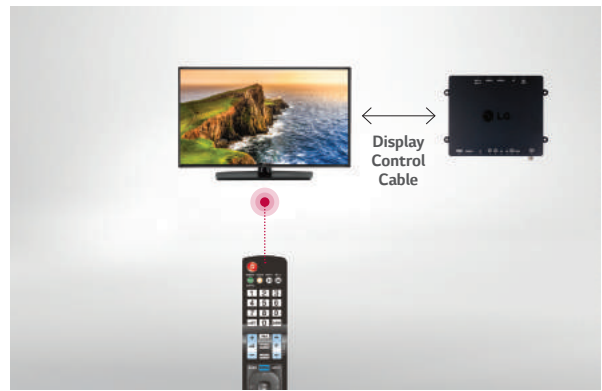

USB Auto Playback+

Create and play personalized media playlists (video, music or images) without having to connect a computer or install specialty software.

IR Pass Through and Control

Connect an LG commercial set top box to the TV to create a system that can provide Pro:Centric® functionality, as well as either RF or IP content delivery.*